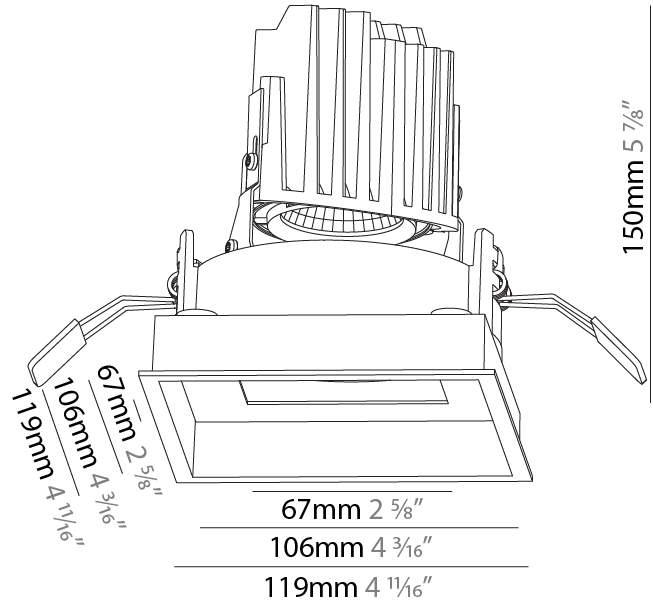

GENERAL

Series: Bioniq
Subseries: Bioniq Square Deep Comfort
Brand: Prolicht
Division: Architectural
Mounting Type: Recessed
Mounting Location: Ceiling
Subcategory: Downlight

PHYSICAL

Shape: Square
Length (mm): 119
Length (in): 4 11/16
Width (mm): 119
Width (in): 4 11/16
Depth (mm): 150
Depth (in): 5 7/8
Ceiling Thickness (mm): 10 / 12.5 / 15
Ceiling Thickness (in): 3/8 or 1/2 or 9/16
Min. Recessing Depth (mm): 170
Min. Recessing Depth (in): 6 11/16
Light Distribution: Downlight
Weight (kg): 0.656
Weight (lbs): 1.45
Fixture Finish: SSR / BKV / CWI / CRY / HAB / UFT / ITA / RUA / FTG / MYG / LOD / PUS / FRO / FUP / KIA / POP / BLS / SPG / MEY / GOH / GUM / CHC / COM / ABZ / JAG / OBR / MOS / ROR
Fixture Material: Aluminum Die Cast
Cut-out Measurements: 114mm / 4 1/2" x 114mm / 4 1/2"

ELECTRICAL

Lamp Type: LED (Zhaga Standard)
Total Output Wattage (W): 15
Dimming: Dali Dimming
Driver Included: No
Driver Location: Recessed Housing
Driver Type: Constant Current - 120Vac
Housing: See components
Input Voltage (V): 120
Constant Current (MA): 350

LED

Number of LEDs: 1
Color Temperature (°K): Warm Dim
Max. Delivered Lumen (lm): 760
Nominal Lumen (lm): 1140
CRI: >90 CRI
Lamp Life (hrs): 50000

OPTICAL

Reflector: 20 / 40 / 60

RATINGS AND CERTIFICATIONS

Certified By: Certified for North American Standards
IP rating: IP20